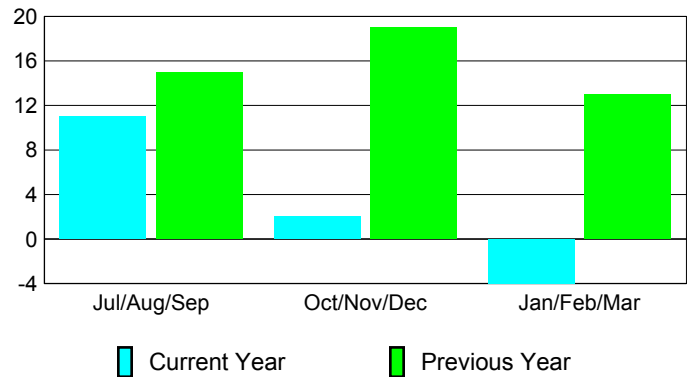

Membership Results
2009-2010

Membership
2008-2009

Month	Net Memb	Actual New	Actual Dropped	Gain/Loss of	Gain/Loss of
	Goal	Memb	Memb	Memb	Memb
Jul/Aug/Sep	0	28	-17	11	15
Oct/Nov/Dec	10	14	-12	2	19
Jan/Feb/Mar	10	10	-14	-4	13
Totals	20	52	-43	9	47

Membership Results 2009-2010

Goal, New, Dropped, Gain/Loss

Comparison of Membership Gain/Loss

Current Year Compared to the Previous Year

Gender Comparison 2009-2010