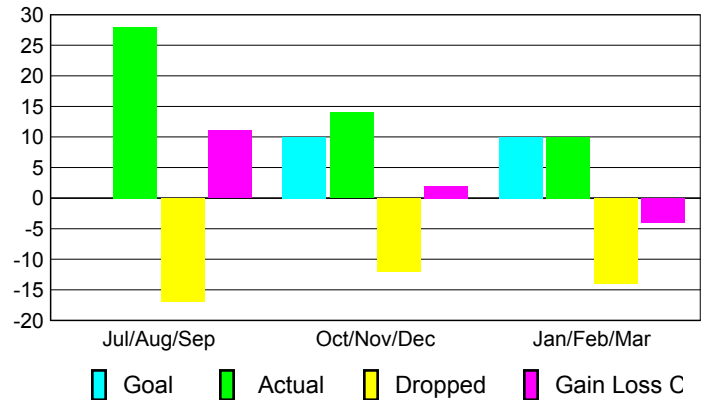

Membership Results 2009-2010

Goal, New, Dropped, Gain/Loss